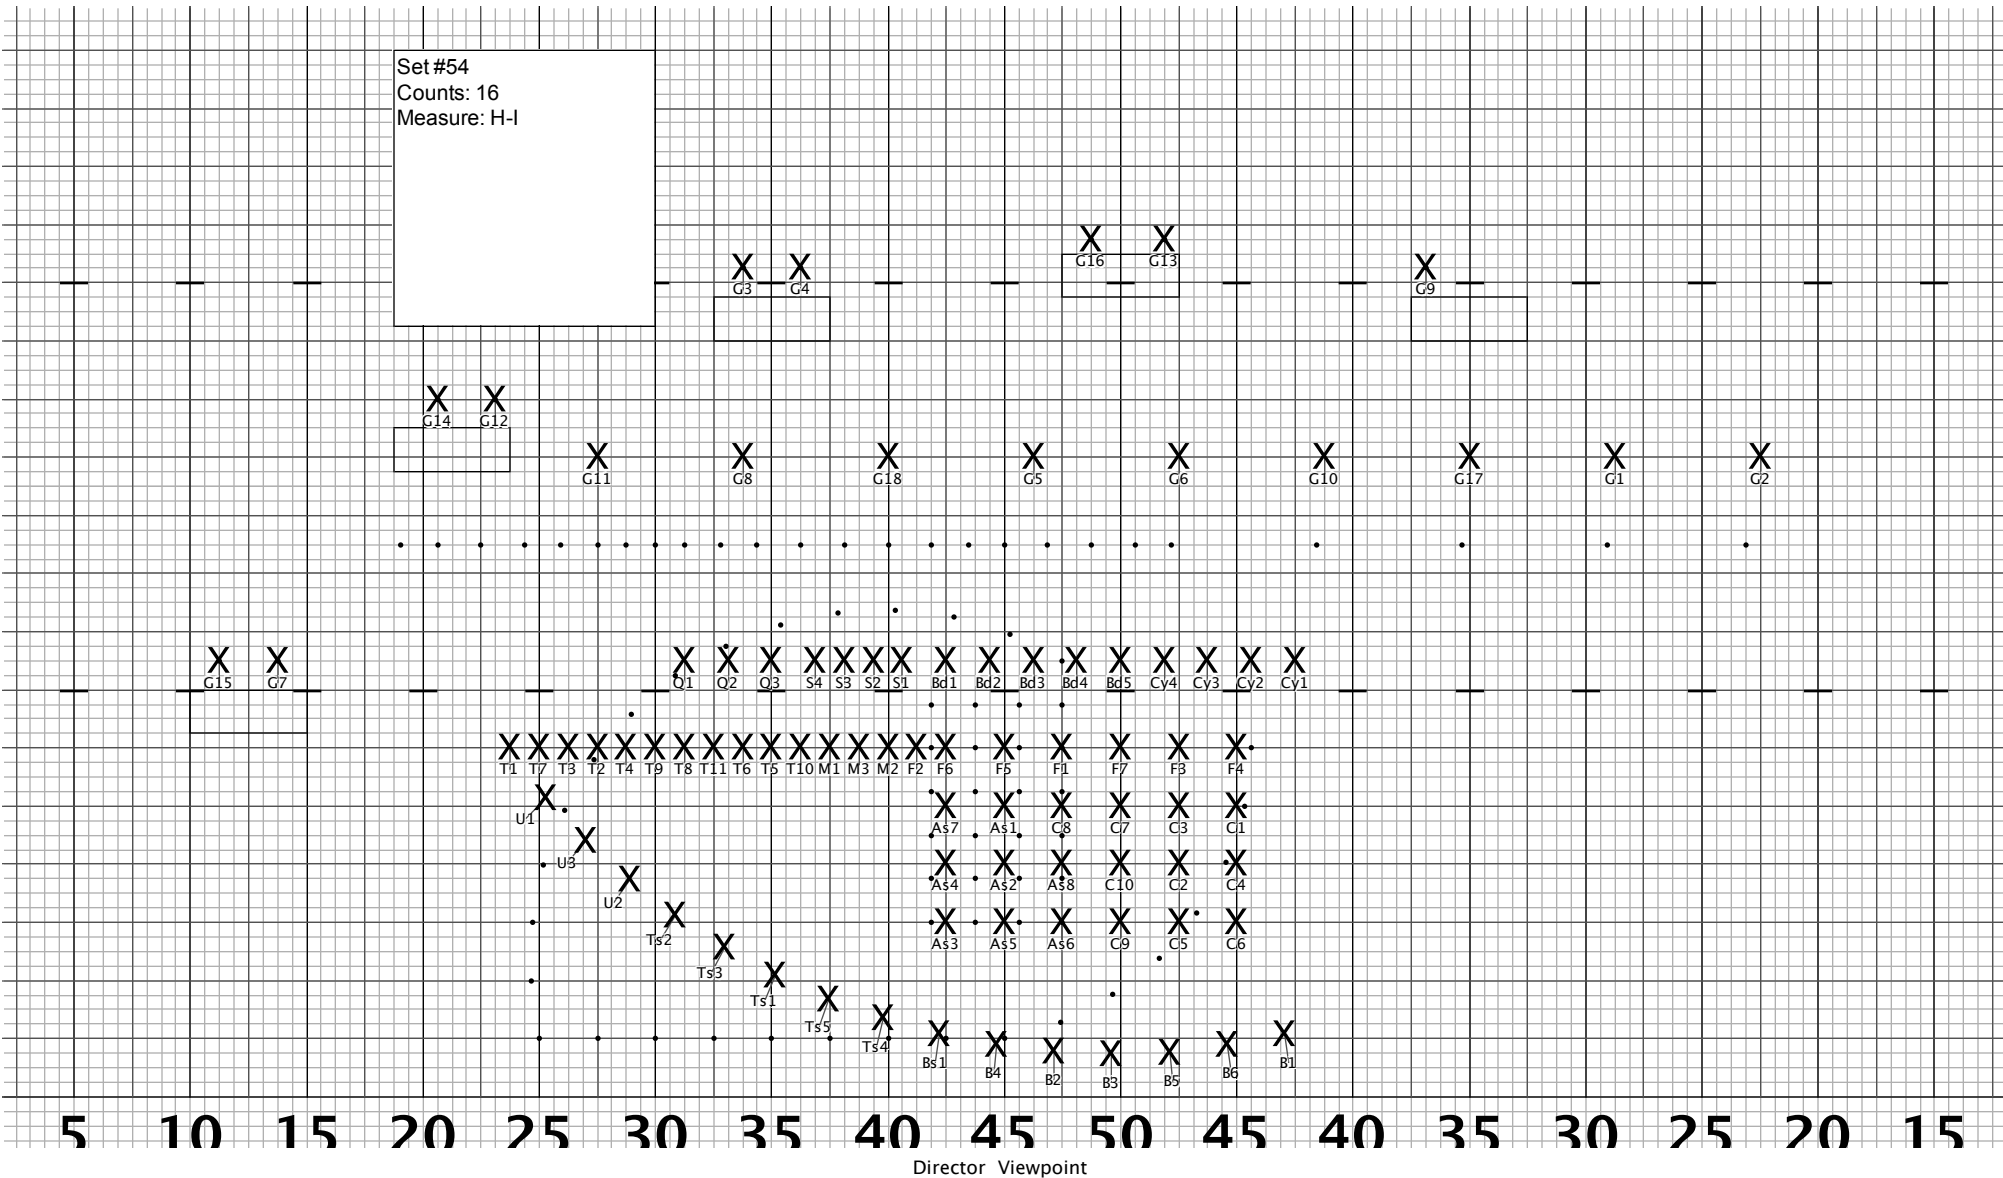

Set #48  
Counts: 16  
Measure: A-B

Set #49  
Counts: 16  
Measure: B-C  
  
Guard Up Front Hold 8  
Move 8  
  
Low Winds follow around  
shape.

Set #50  
Counts: 16  
Measure: C-D

Set #52  
Counts: 16  
Measure: E-F  
  
All Hold 8  
Measure: F-G

Set #54  
Counts: 16  
Measure: H-I

Set #55  
Counts: 16  
Measure: I-J  
  
All Hold 16  
Measure: J-K