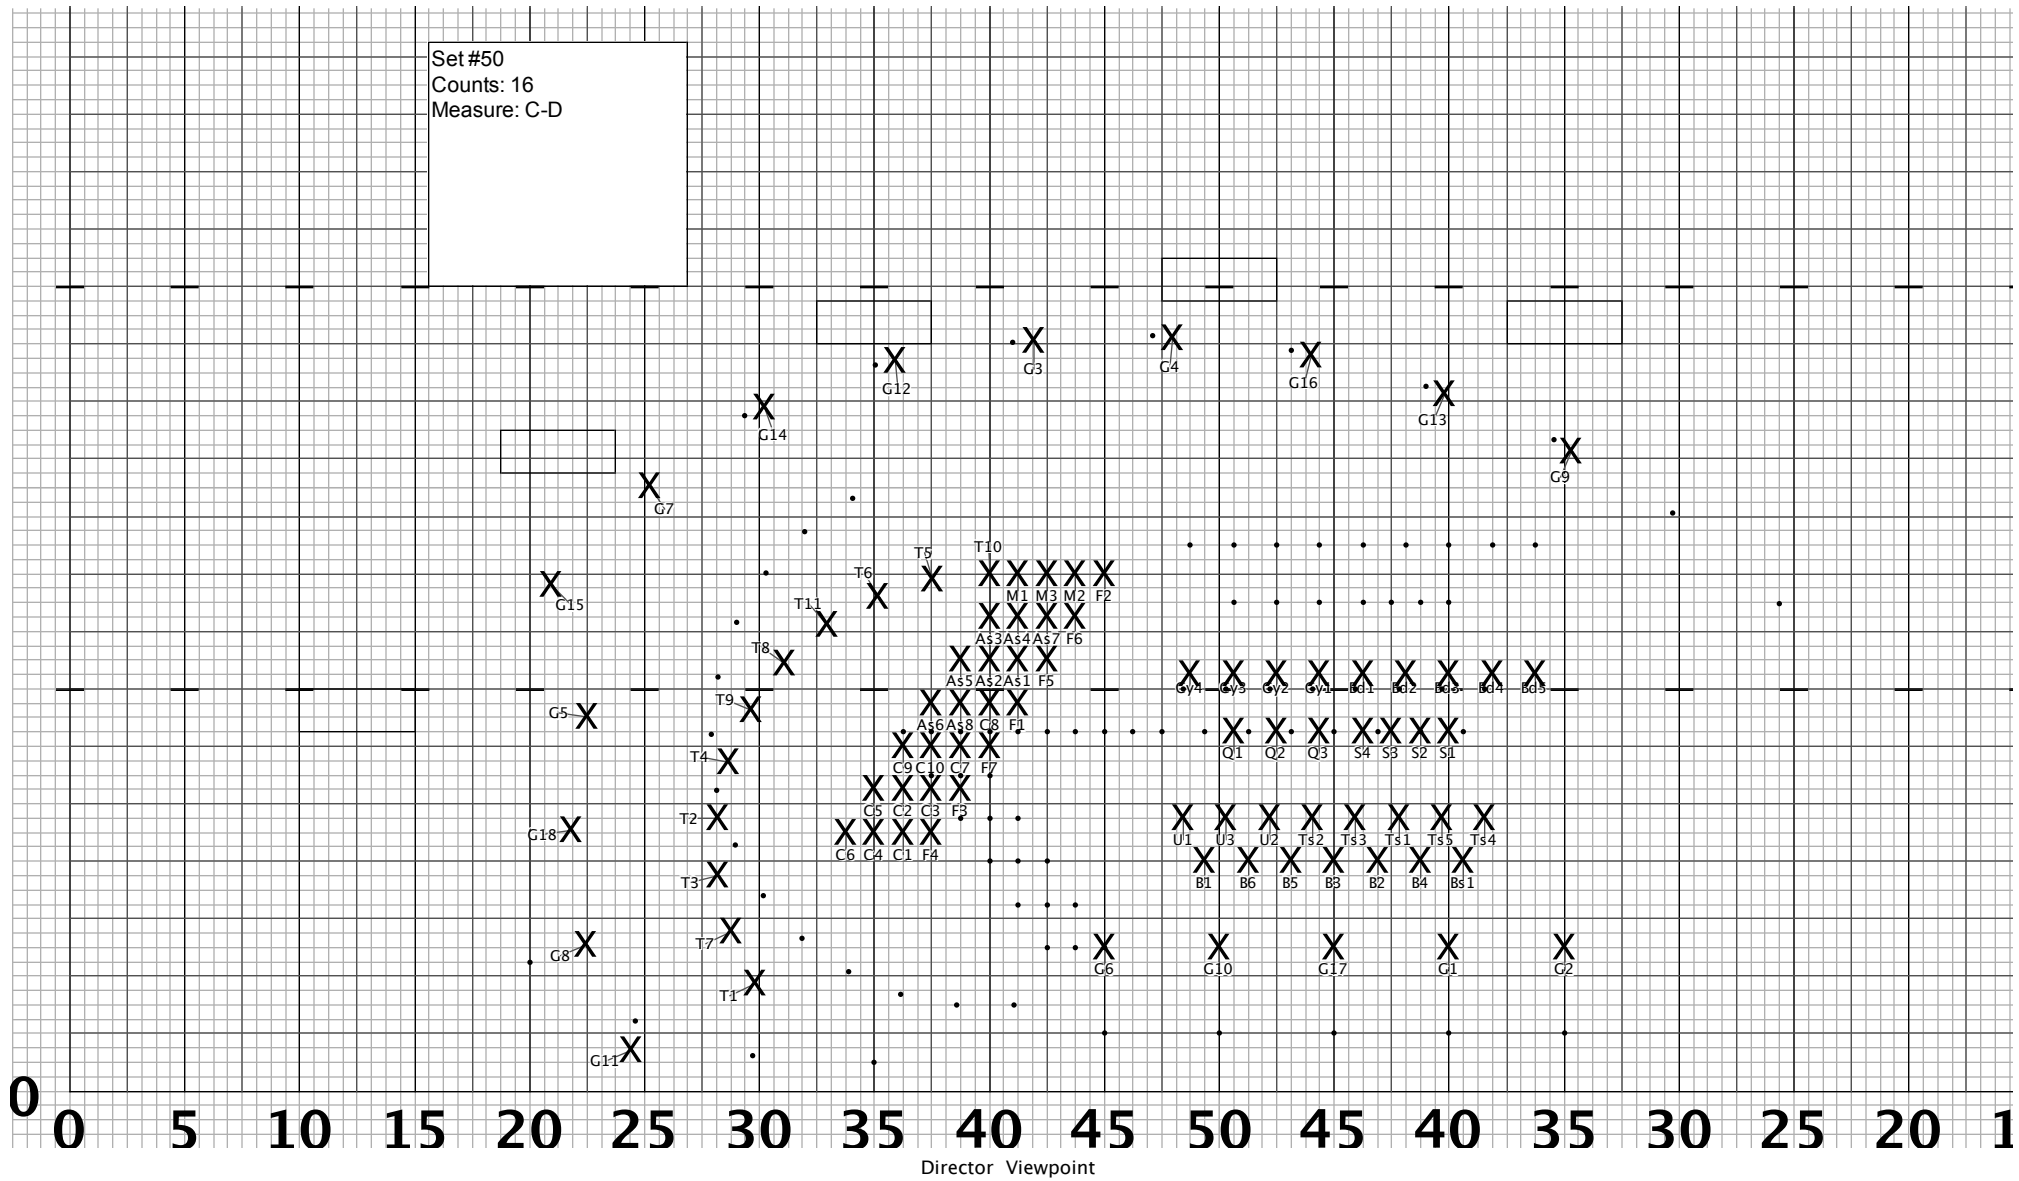

Set #48  
Counts: 16  
Measure: A-B

Set #49  
Counts: 16  
Measure: B-C  
  
Guard Up Front Hold 8  
Move 8  
  
Low Winds follow around  
shape.

Set #50  
Counts: 16  
Measure: C-D

Set #52  
Counts: 16  
Measure: E-F  
  
All Hold 8  
Measure: F-G

Set #54  
Counts: 16  
Measure: H-I

Set #55  
Counts: 16  
Measure: I-J  
  
All Hold 16  
Measure: J-K