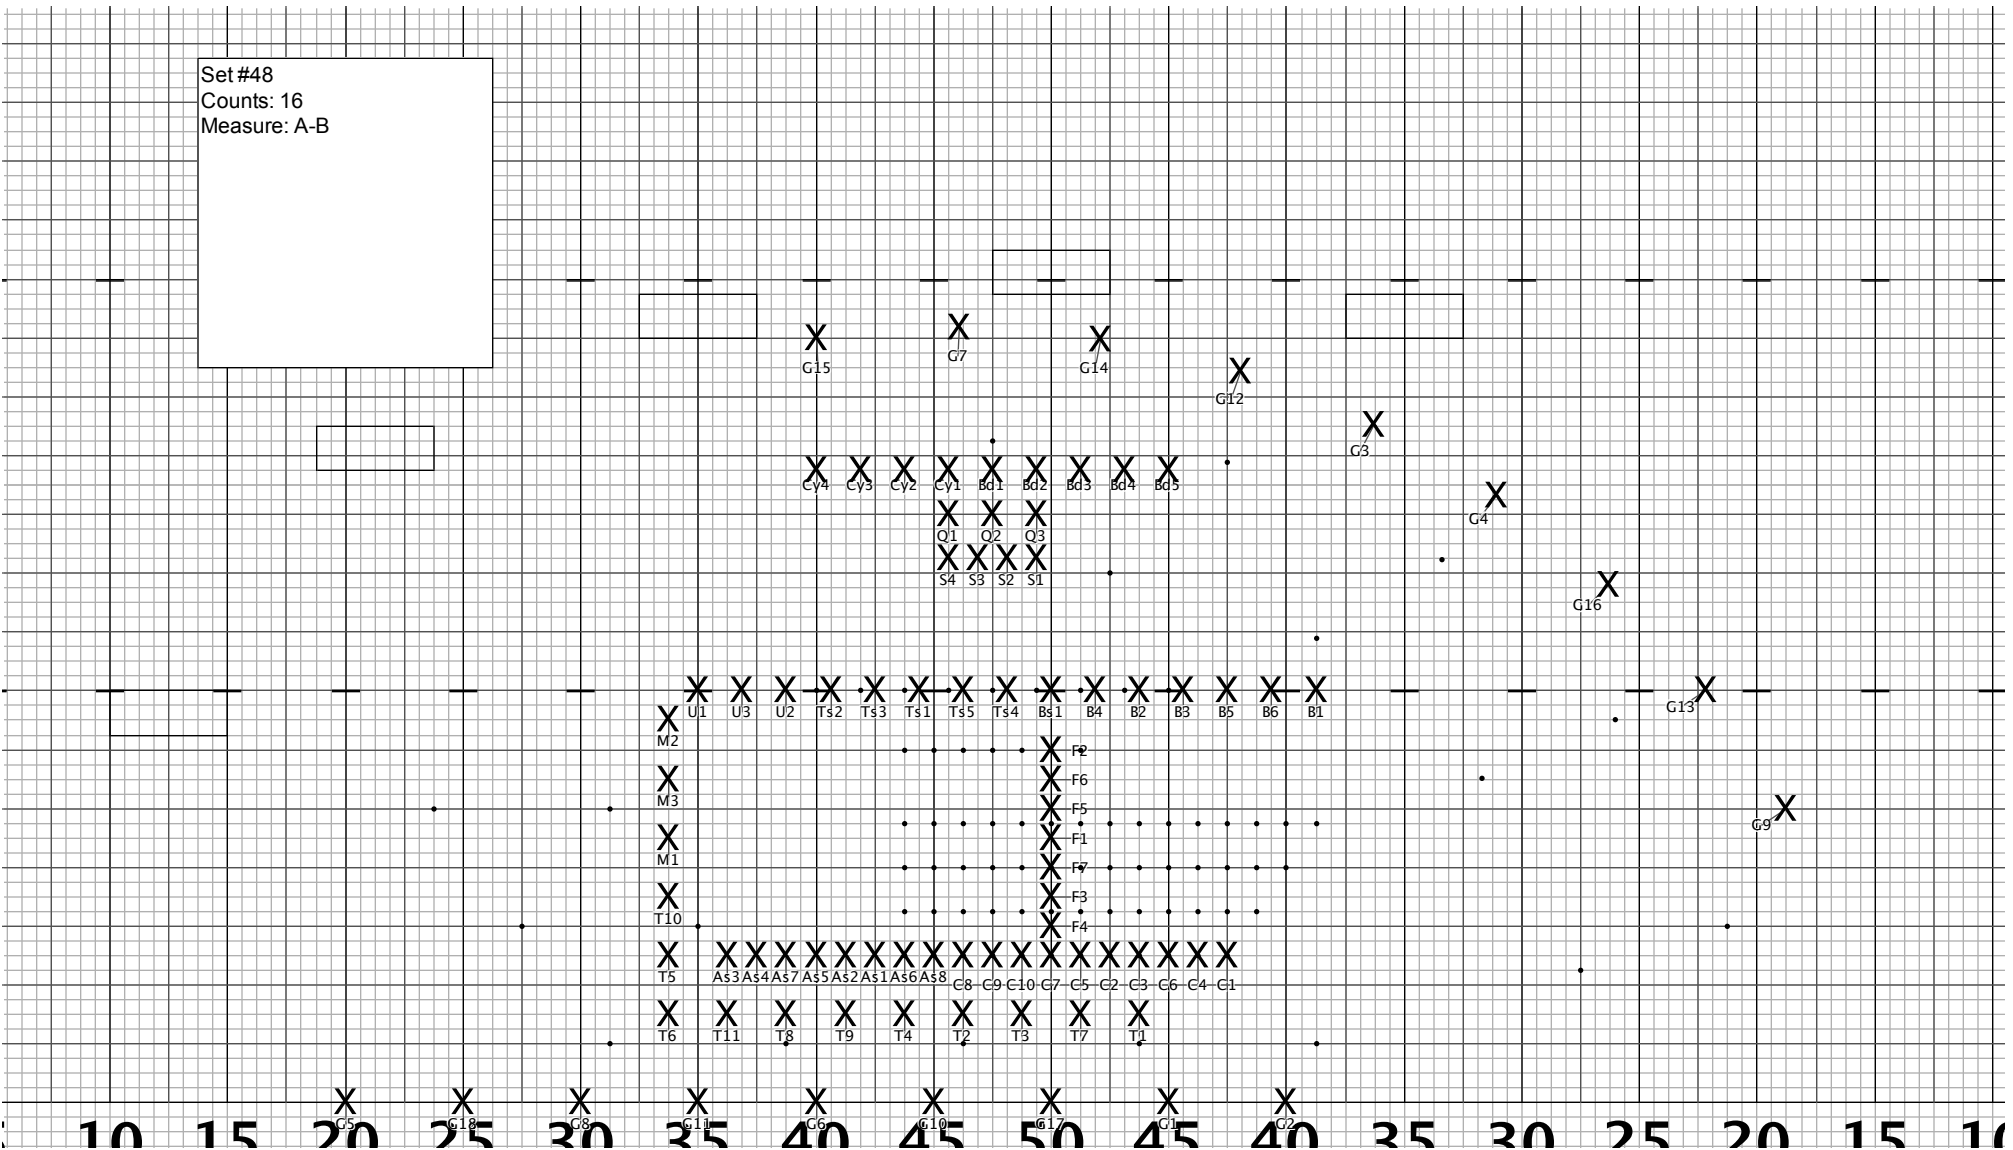

Set #48  
Counts: 16  
Measure: A-B

Set #49  
Counts: 16  
Measure: B-C  
  
Guard Up Front Hold 8  
Move 8  
  
Low Winds follow around  
shape.

Set #50  
Counts: 16  
Measure: C-D

Set #52  
Counts: 16  
Measure: E-F  
  
All Hold 8  
Measure: F-G

Set #54  
Counts: 16  
Measure: H-I

Set #55  
Counts: 16  
Measure: I-J  
  
All Hold 16  
Measure: J-K