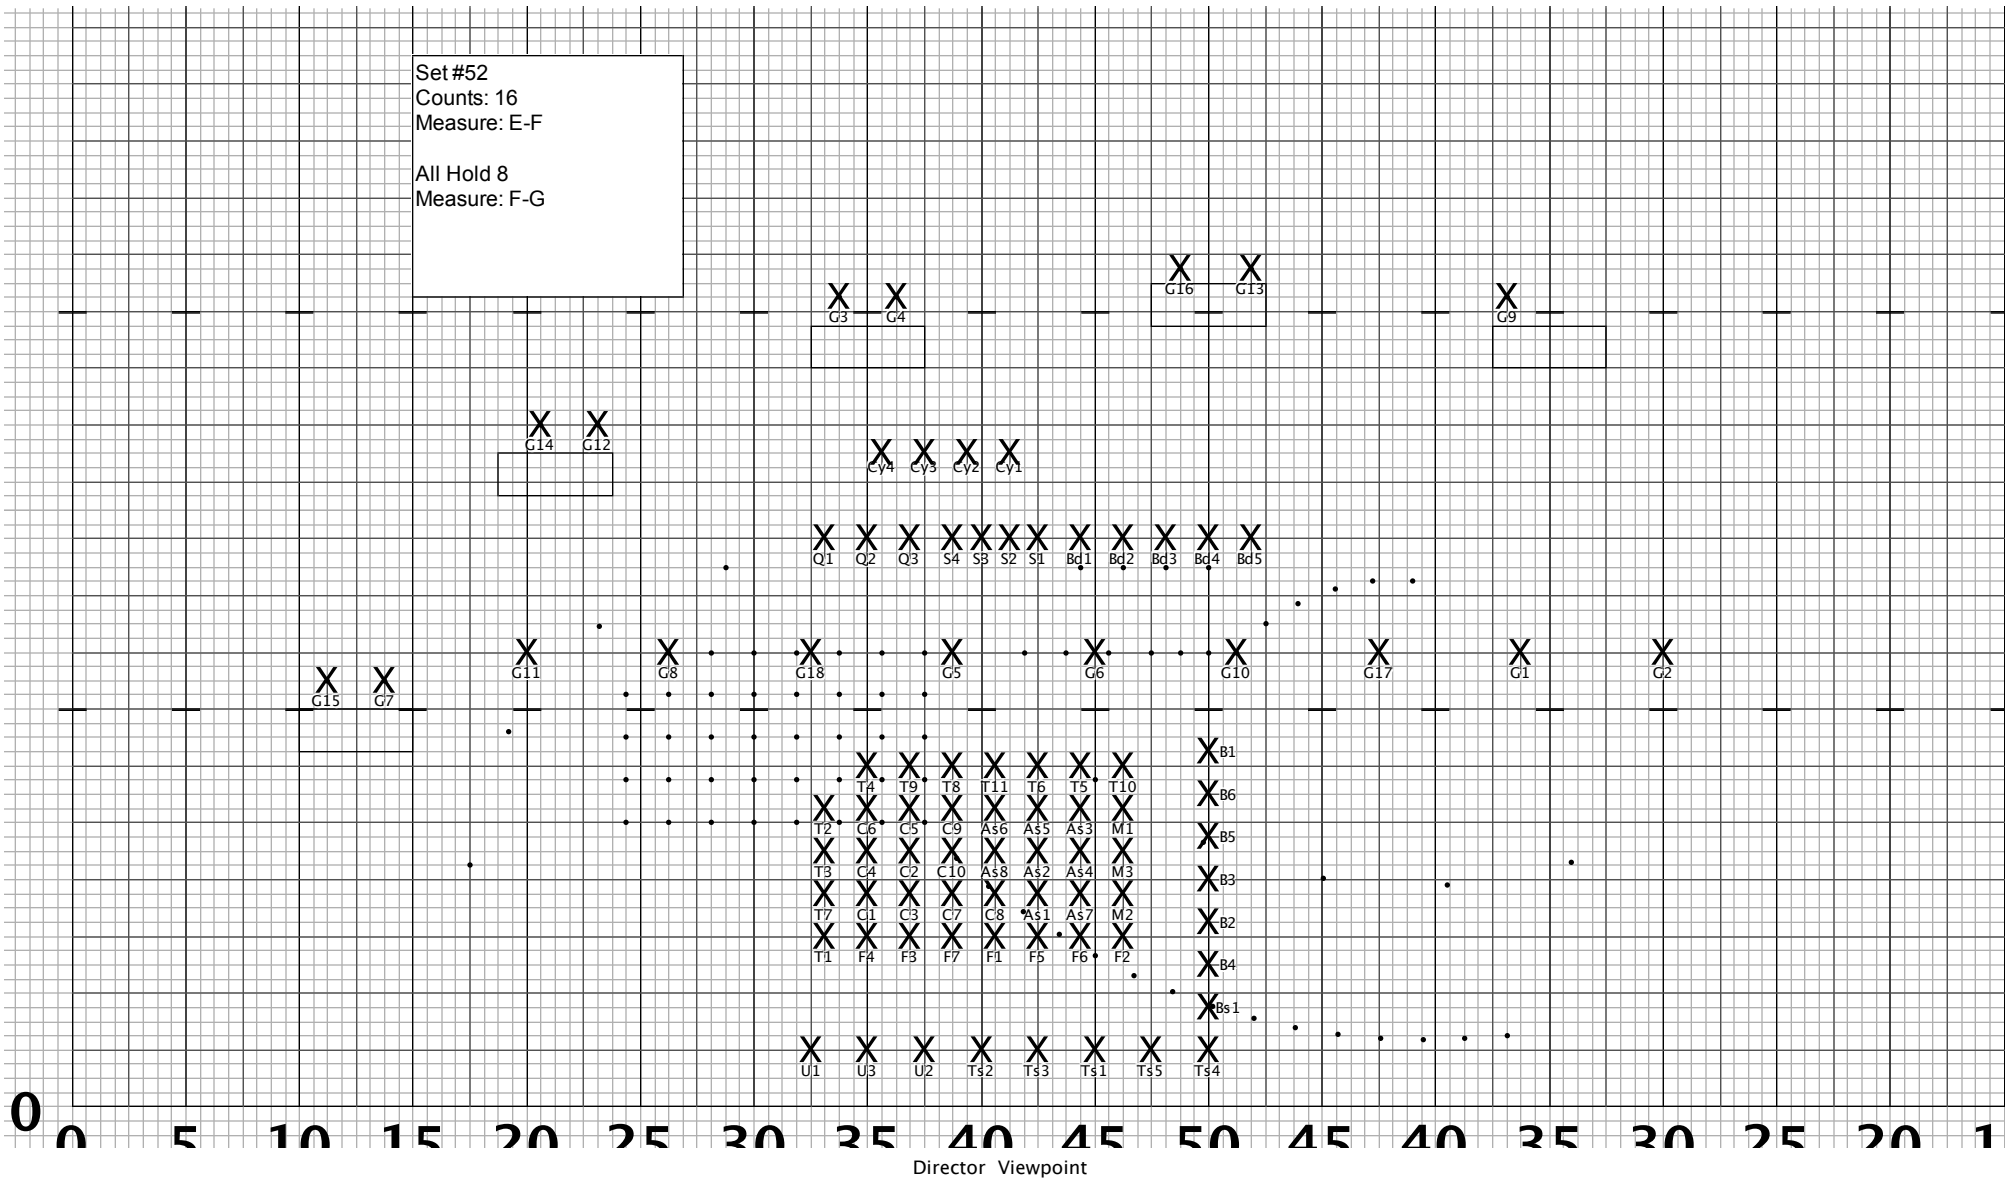

Set #48  
Counts: 16  
Measure: A-B

Set #49  
Counts: 16  
Measure: B-C  
  
Guard Up Front Hold 8  
Move 8  
  
Low Winds follow around  
shape.

Set #50  
Counts: 16  
Measure: C-D

Set #52  
Counts: 16  
Measure: E-F  
  
All Hold 8  
Measure: F-G

Set #54  
Counts: 16  
Measure: H-I

Set #55  
Counts: 16  
Measure: I-J  
  
All Hold 16  
Measure: J-K