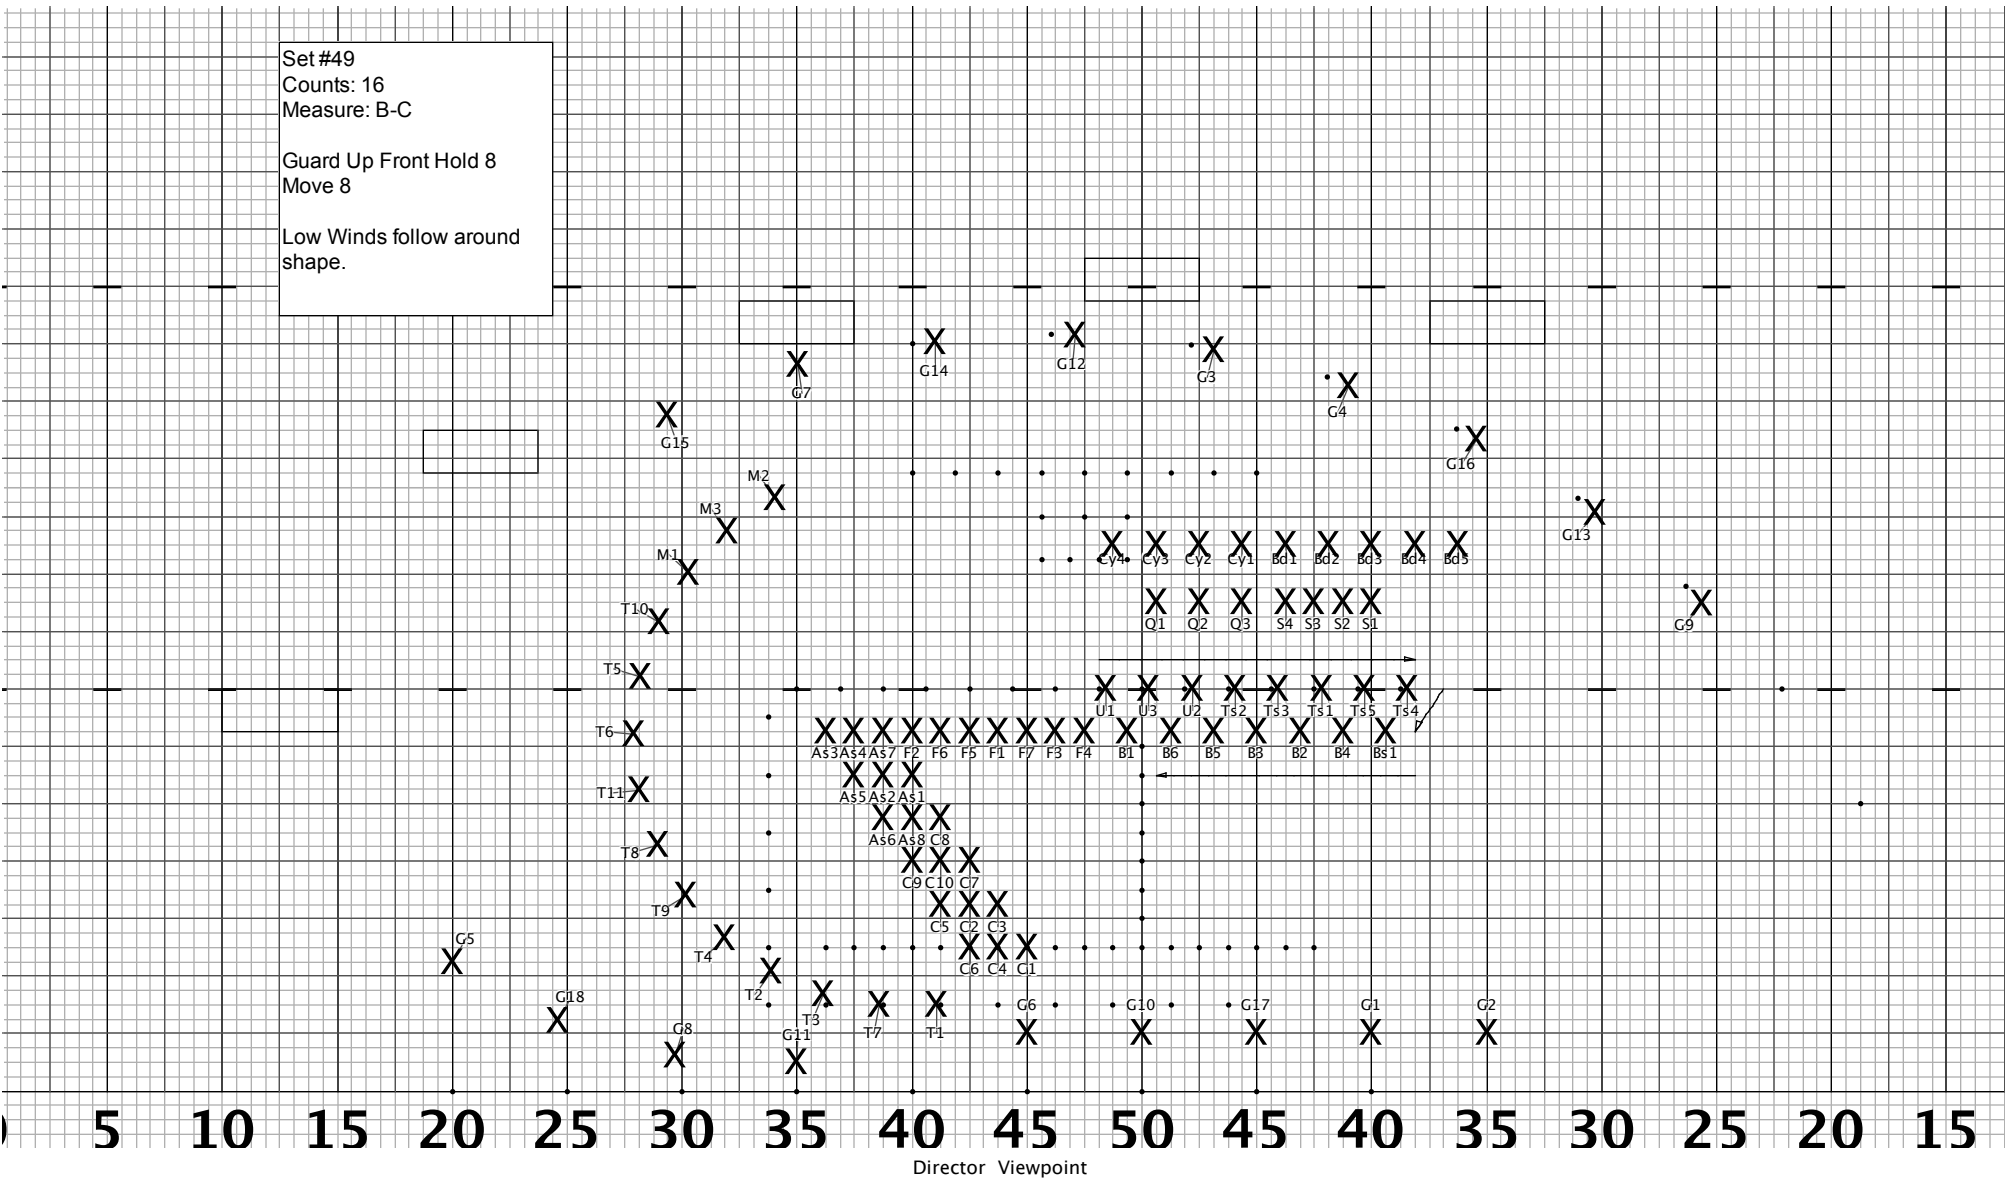

Set #48  
Counts: 16  
Measure: A-B

Set #49  
Counts: 16  
Measure: B-C  
  
Guard Up Front Hold 8  
Move 8  
  
Low Winds follow around  
shape.

Set #50  
Counts: 16  
Measure: C-D

Set #52  
Counts: 16  
Measure: E-F  
  
All Hold 8  
Measure: F-G

Set #54  
Counts: 16  
Measure: H-I

Set #55  
Counts: 16  
Measure: I-J  
  
All Hold 16  
Measure: J-K