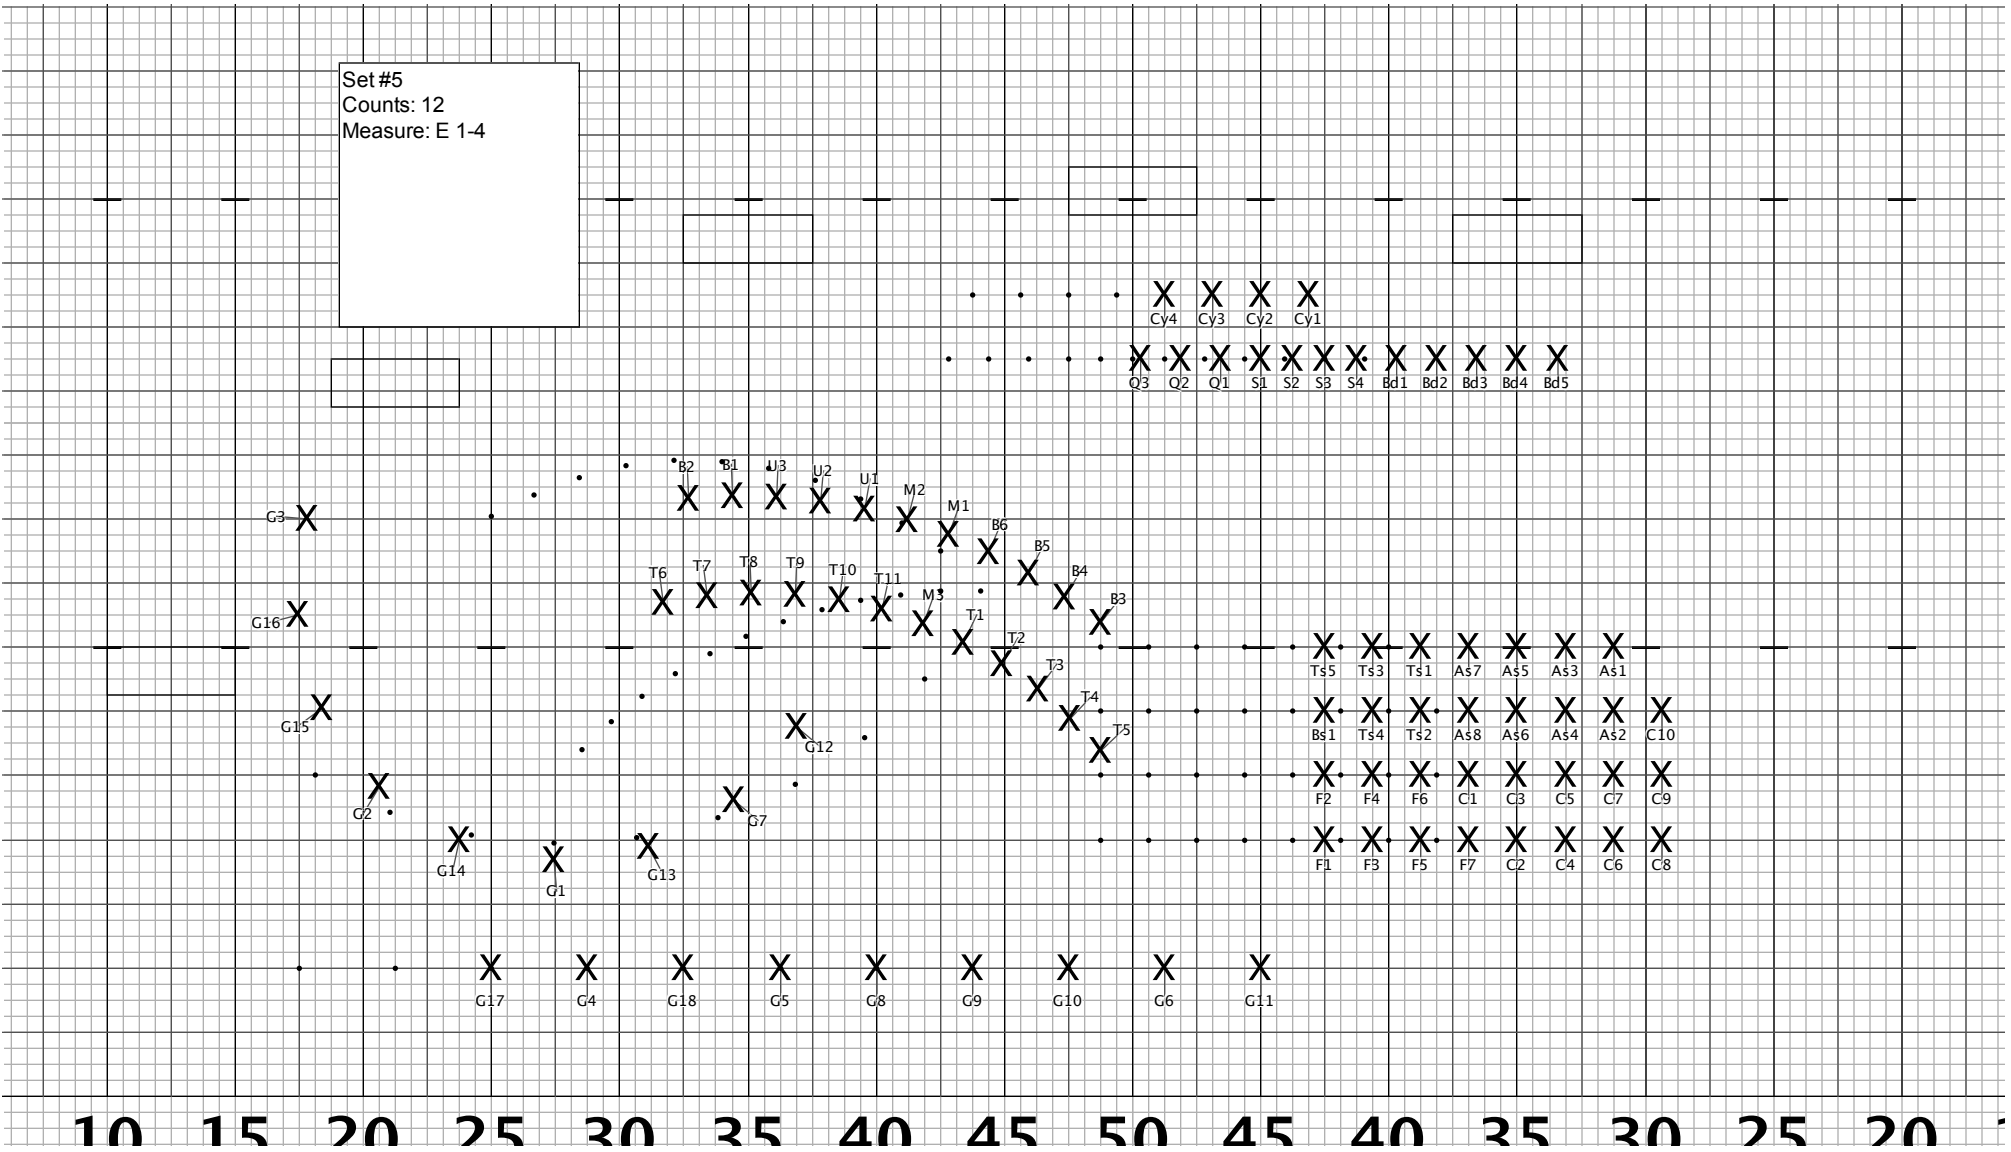

Set #1
 Opening Set
 All Hold Letters A-C

Set #2
Counts: 24
Measure: C-D
Brass Facing Backfield

Set #4
Counts: 12
Measure: D 5-8

Brass turn front Counts 9-12

Set #5
Counts: 12
Measure: E 1-4

Set #7
Counts: 8
Measure: F 1-2

Set #8
 Counts: 8
 Measure: F 3-4
 All Hold G-H