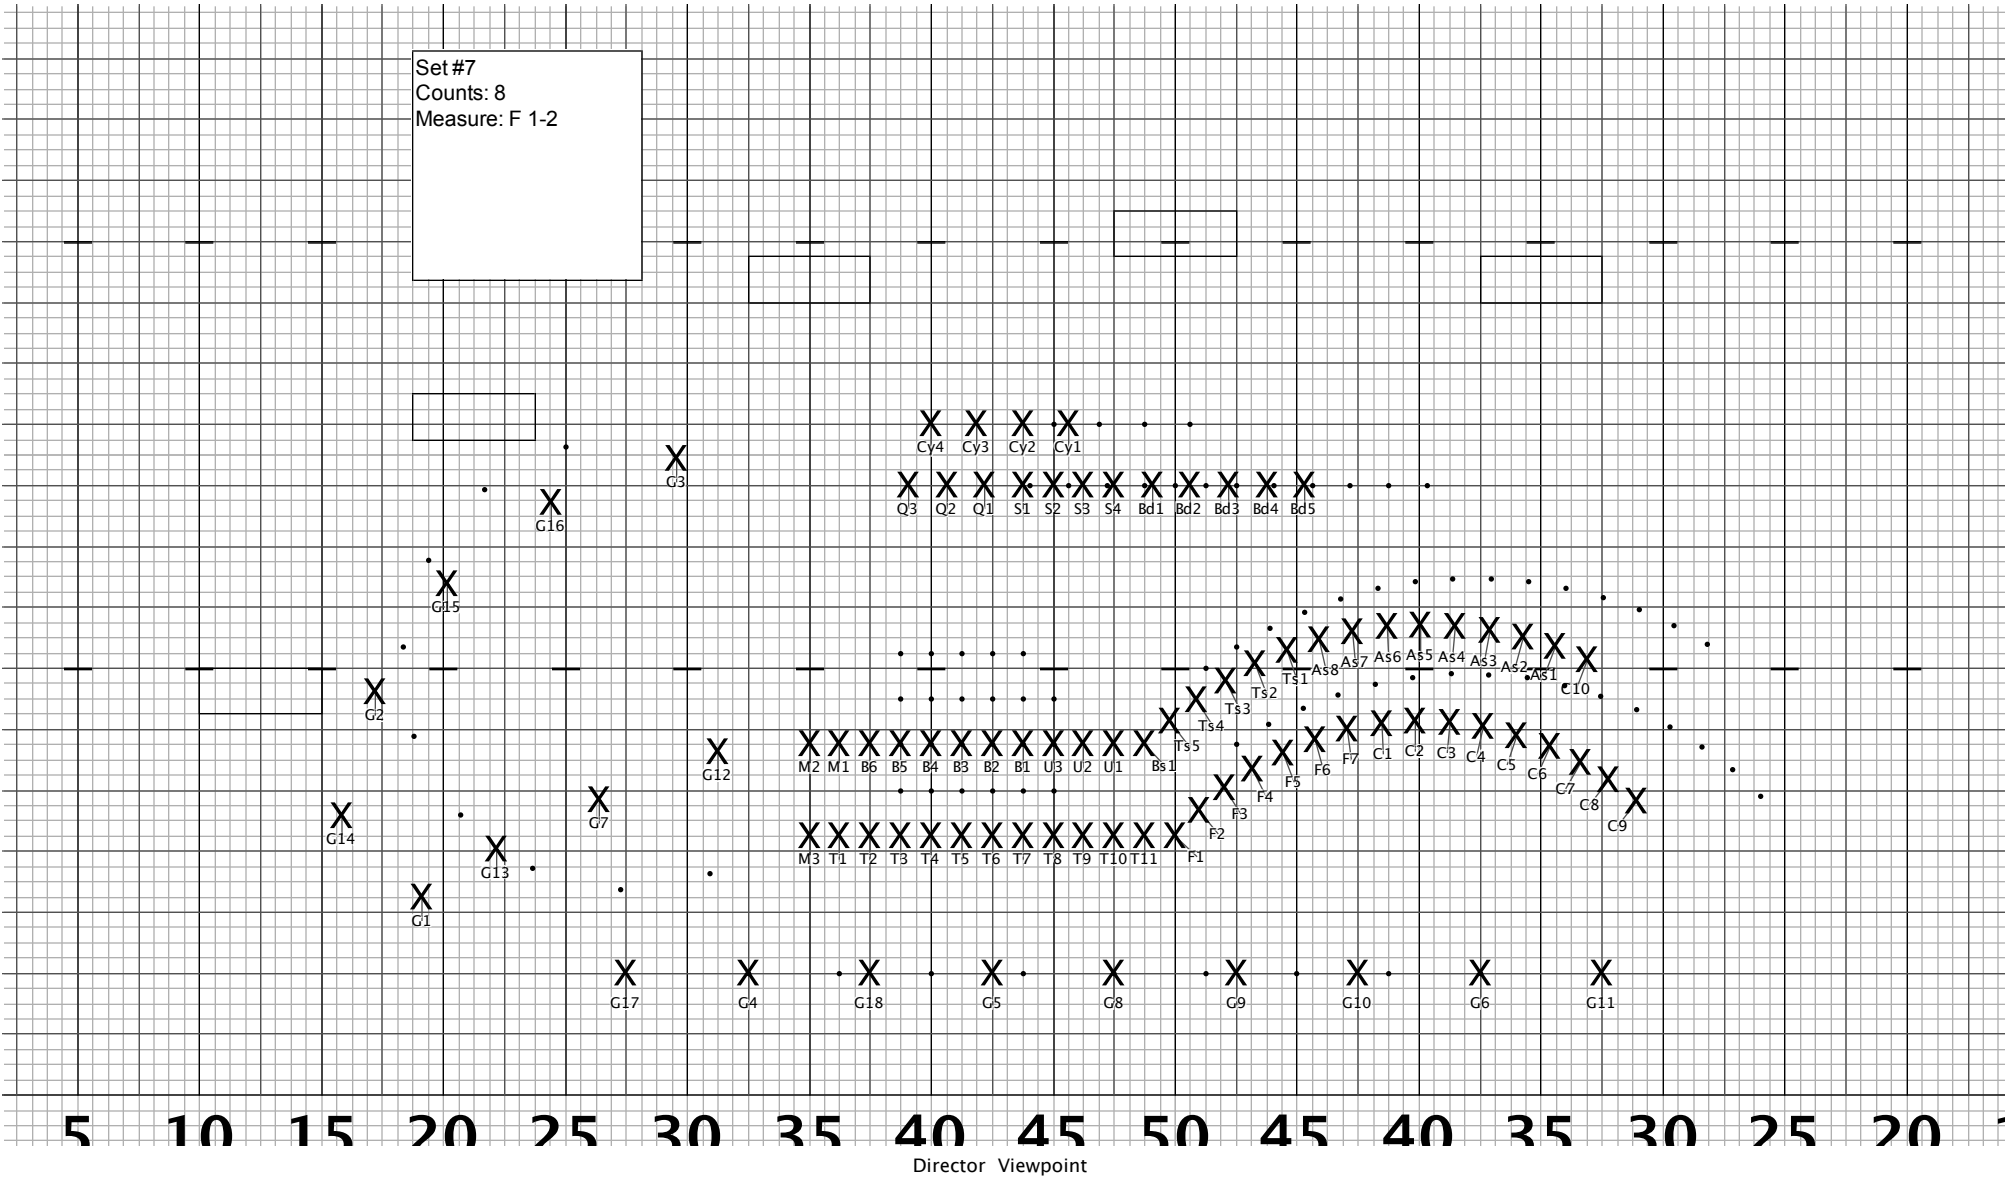

Set #1
 Opening Set
 All Hold Letters A-C

Set #2
Counts: 24
Measure: C-D
Brass Facing Backfield

Set #4
Counts: 12
Measure: D 5-8

Brass turn front Counts 9-12

Set #5
Counts: 12
Measure: E 1-4

Set #7
Counts: 8
Measure: F 1-2

Set #8
 Counts: 8
 Measure: F 3-4
 All Hold G-H