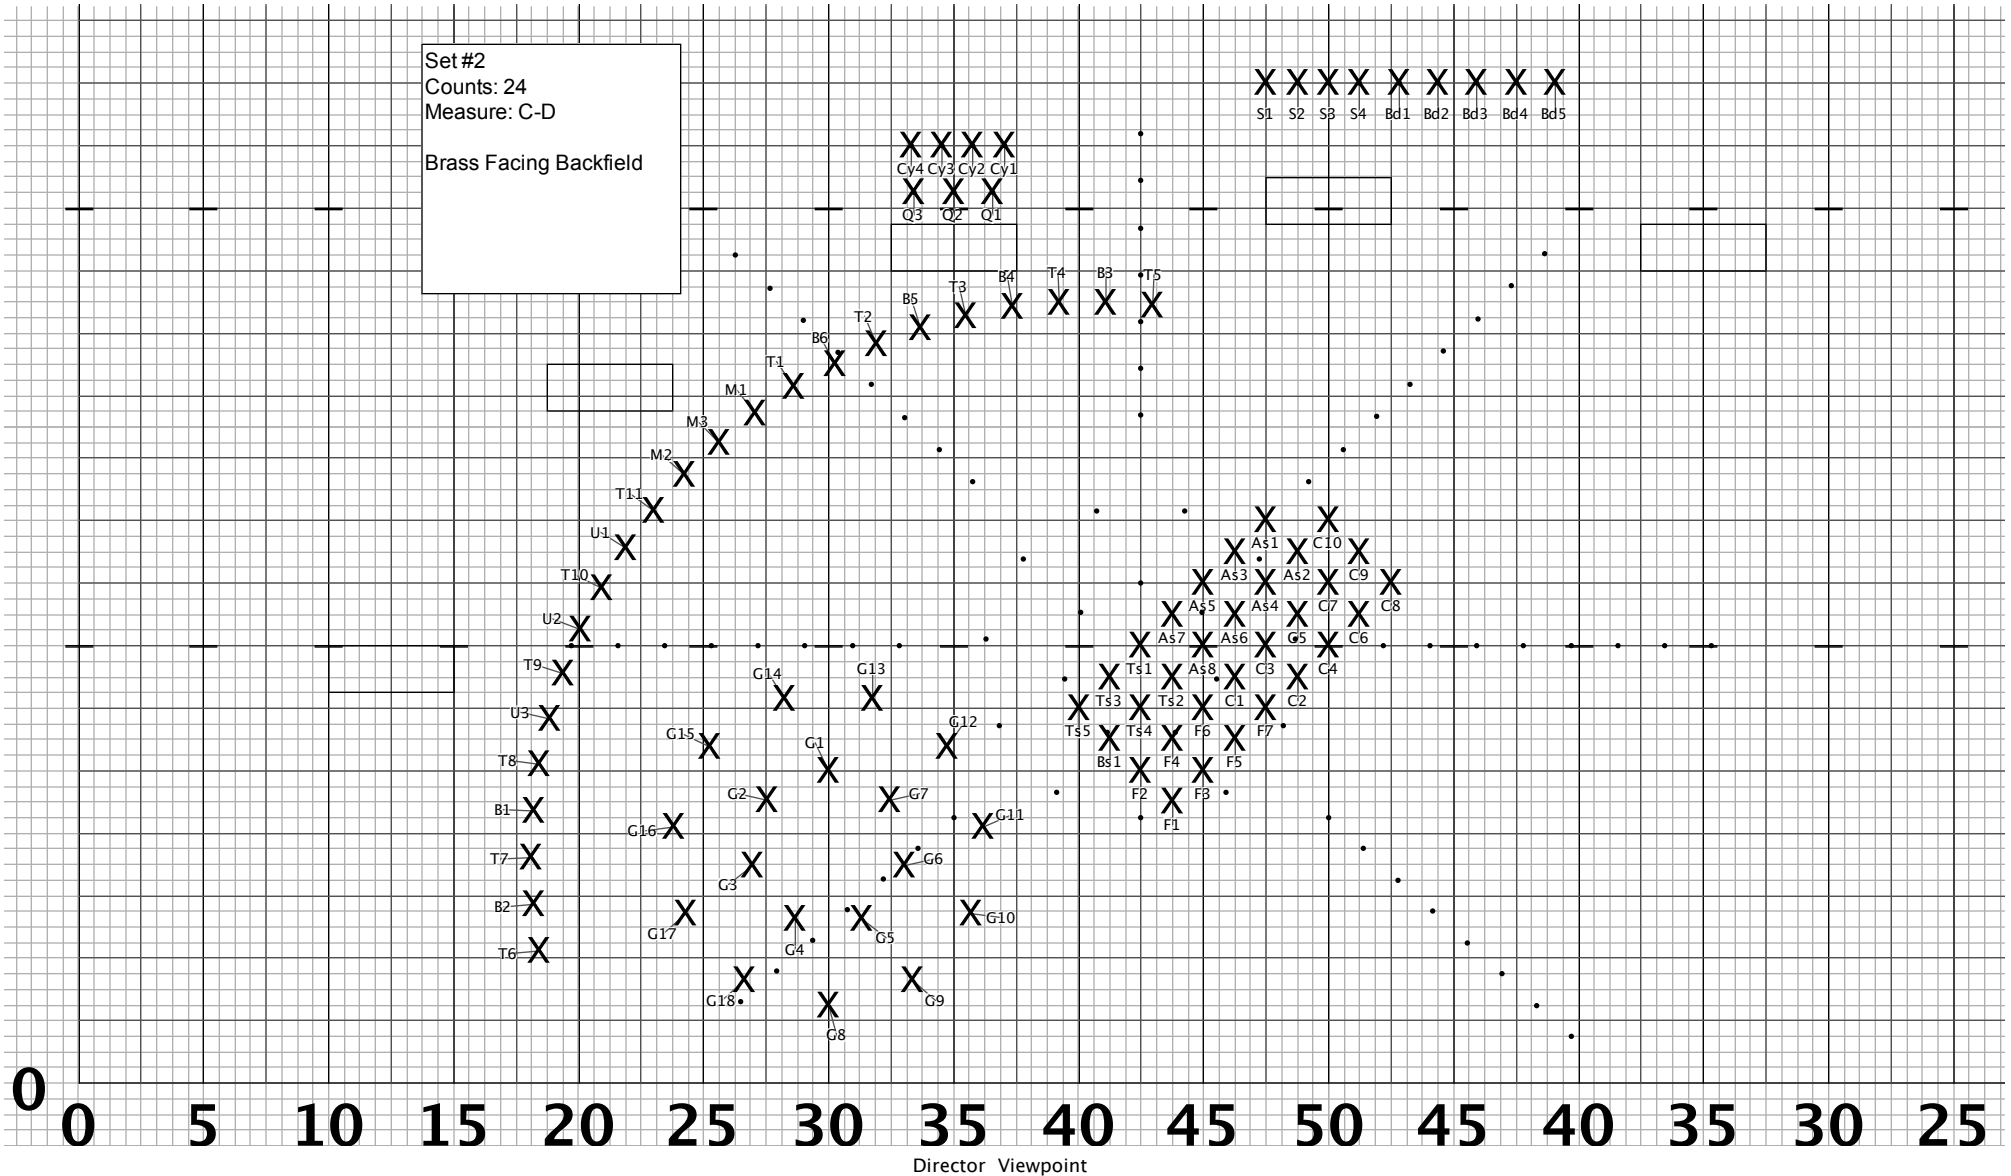

Set #1
 Opening Set
 All Hold Letters A-C

Set #2
Counts: 24
Measure: C-D
Brass Facing Backfield

Set #4
Counts: 12
Measure: D 5-8

Brass turn front Counts 9-12

Set #5
Counts: 12
Measure: E 1-4

Set #7
Counts: 8
Measure: F 1-2

Set #8
 Counts: 8
 Measure: F 3-4
 All Hold G-H