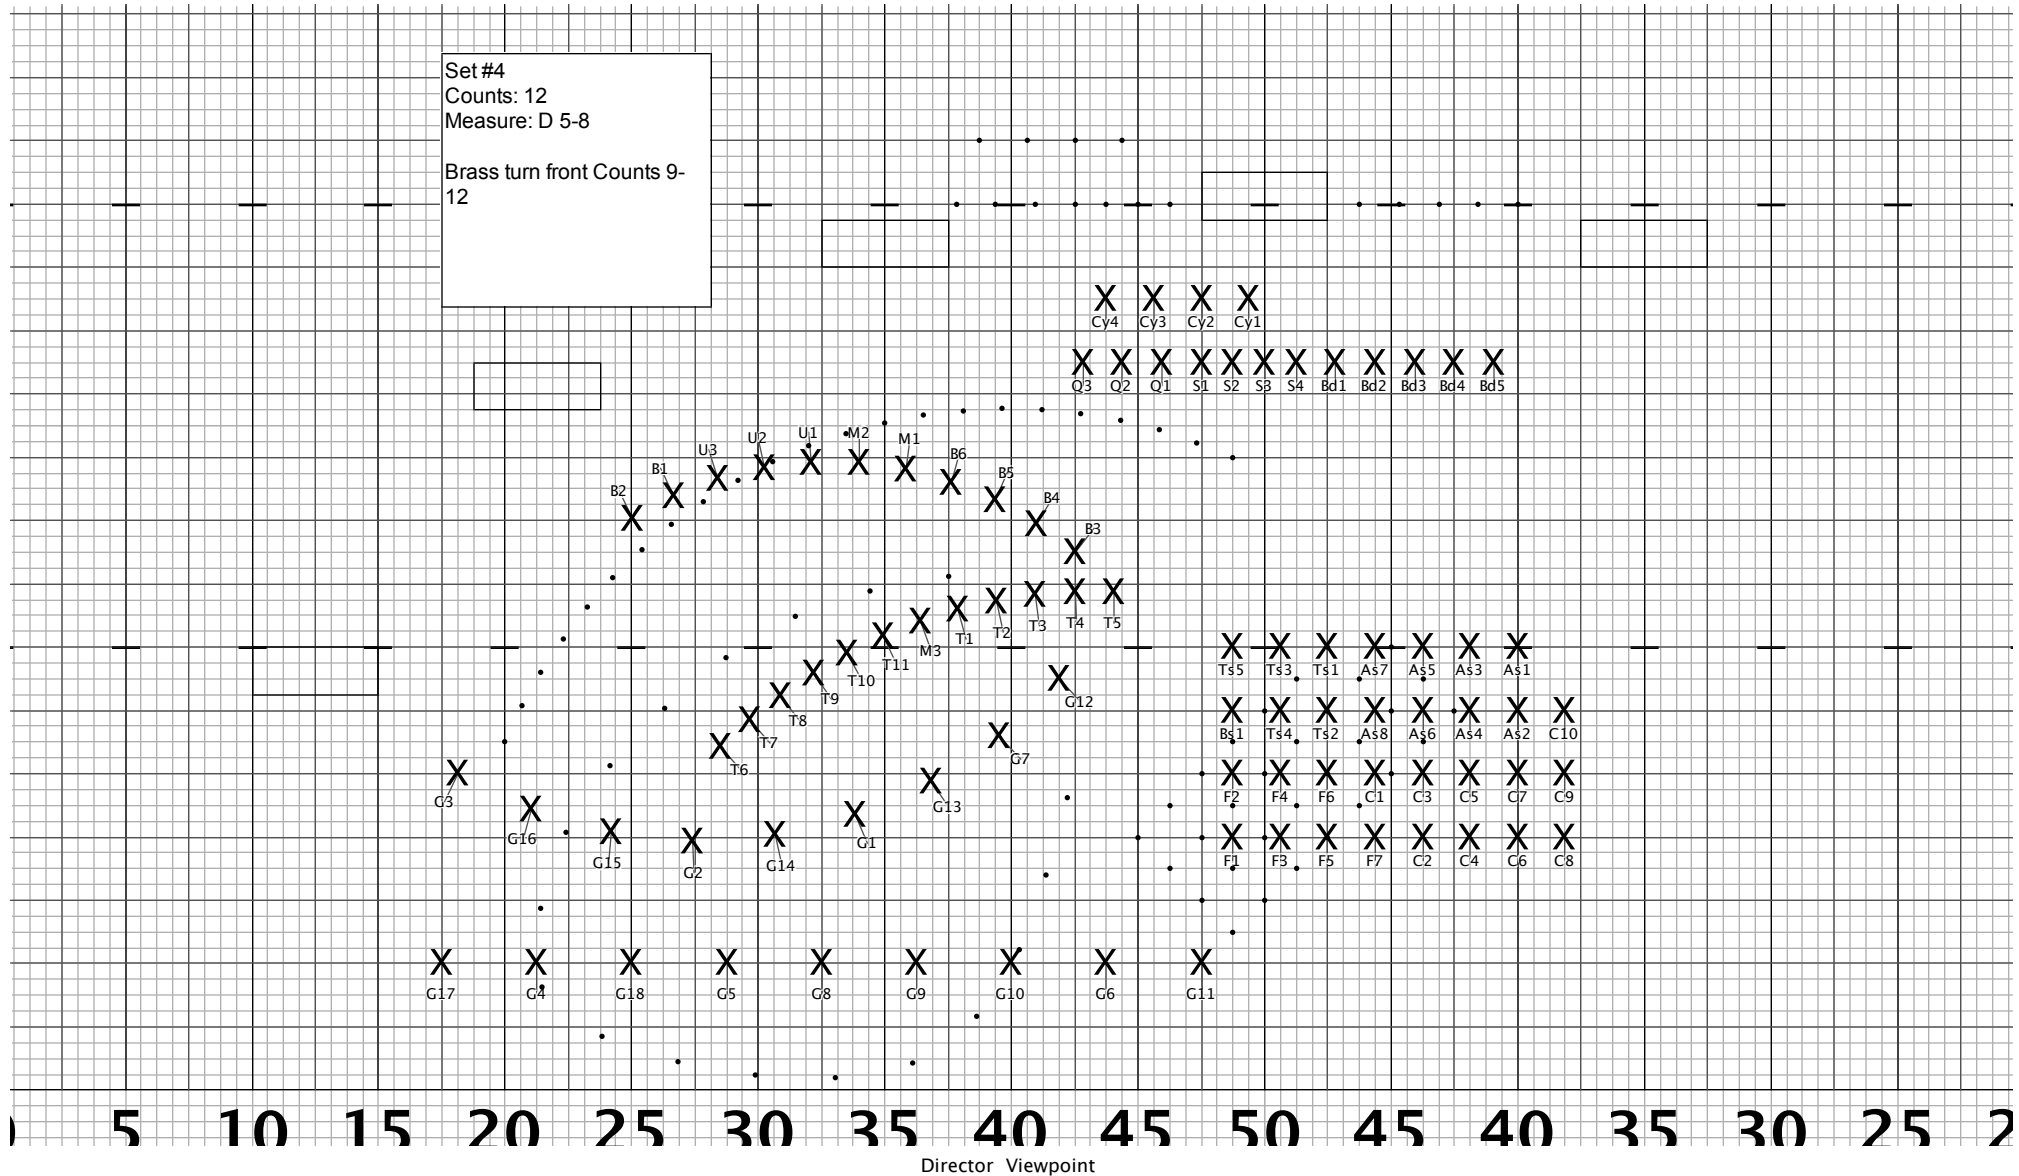

Set #1
 Opening Set
 All Hold Letters A-C

Set #2
Counts: 24
Measure: C-D
Brass Facing Backfield

Set #4
Counts: 12
Measure: D 5-8

Brass turn front Counts 9-12

Set #5
Counts: 12
Measure: E 1-4

Set #7
Counts: 8
Measure: F 1-2

Set #8
 Counts: 8
 Measure: F 3-4
 All Hold G-H