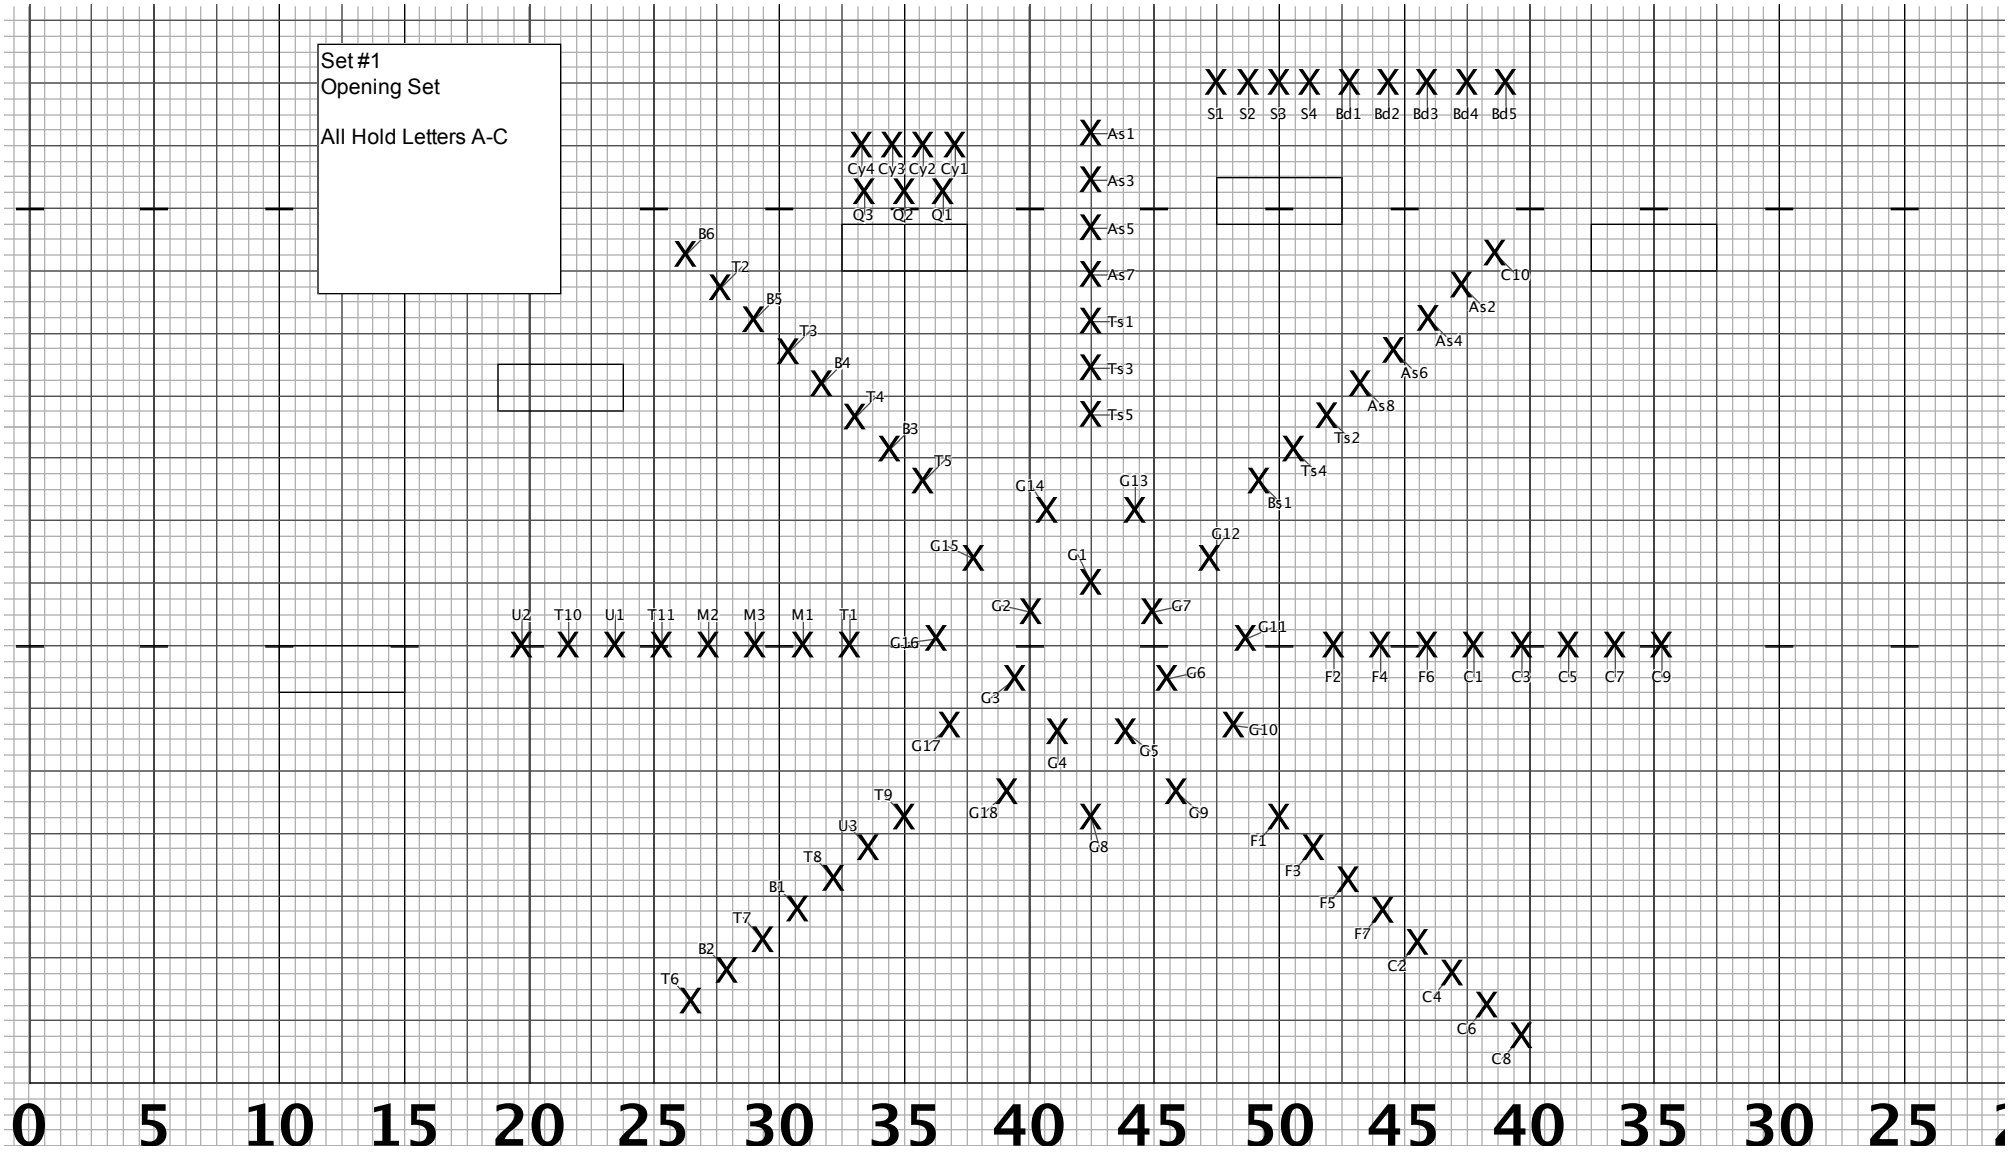

Set #1
 Opening Set
 All Hold Letters A-C

Set #2
Counts: 24
Measure: C-D
Brass Facing Backfield

Set #4
Counts: 12
Measure: D 5-8

Brass turn front Counts 9-12

Set #5
Counts: 12
Measure: E 1-4

Set #7
Counts: 8
Measure: F 1-2

Set #8
 Counts: 8
 Measure: F 3-4
 All Hold G-H